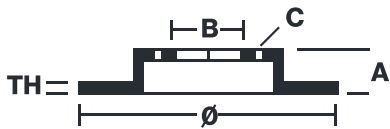

### Technical specifications

EAN code <b>8020584776575</b>	Axle <b>Rear</b>	Diameter $\varnothing$ <b>288 mm</b>
Thickness (TH) <b>12 mm</b>	Height (A) <b>65 mm</b>	Number of holes (C) <b>5</b>
Brake disc type <b>Solid</b>	Centering (B) <b>68 mm</b>	Min. thickness <b>10 mm</b>
Tightening torque <b>140 Nm</b>		