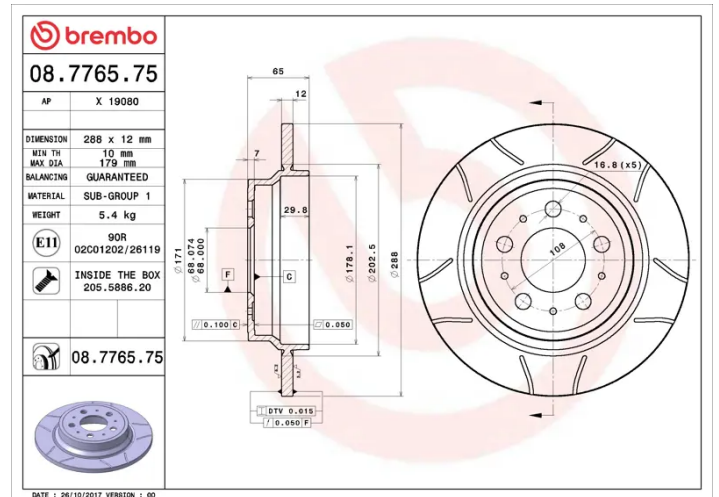

## 08.7765.75

The **08.7765.75 Max** brake disc is synonymous with reliability

The Brembo Max brake disc features grooves on the braking surface. The special shape of the grooves generates greater fading resistance and constant renewal of friction material, quickly restoring optimum braking conditions. The UV paint completes the sporty look.

### Technical specifications

EAN code <b>8020584776575</b>	Axle <b>Rear</b>	Diameter $\varnothing$ <b>288 mm</b>
Thickness (TH) <b>12 mm</b>	Height (A) <b>65 mm</b>	Number of holes (C) <b>5</b>
Brake disc type <b>Solid</b>	Centering (B) <b>68 mm</b>	Min. thickness <b>10 mm</b>
Tightening torque <b>140 Nm</b>		