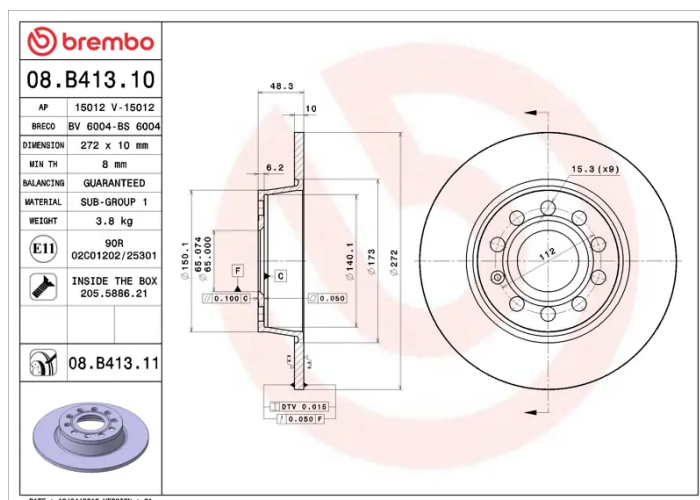

### Technical specifications

EAN code  
**8020584030417**

Axle  
**Rear**

Diameter  $\varnothing$   
**272 mm**

Thickness (TH)  
**10 mm**

Height (A)  
**48 mm**

Number of holes (C)  
**5**

Brake disc type  
**Solid**

Centering (B)  
**65 mm**

Min. thickness  
**8 mm**

Tightening torque  
**120 Nm**

COMPATIBLE VEHICLES