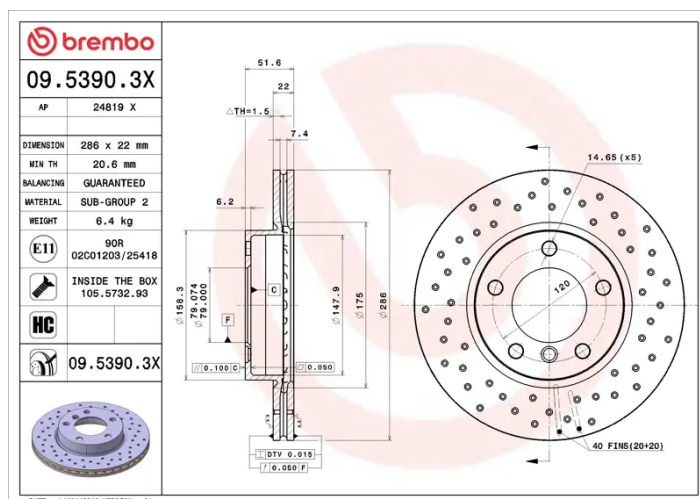

- ✓ Brembo quality
- ✓ ECE-R90 certificate
- ✓ Performance
- ✓ Sports driving
- ✓ Sporty look
- ✓ High carbon
- ✓ Anti-corrosion
- ✓ Fastening screws

Technical specifications

EAN code
8020584212387

Axle
Front

Diameter Ø
286 mm

Thickness (TH)
22 mm

Height (A)
52 mm

Number of holes (C)
5

Brake disc type
Ventilated

Centering (B)
79 mm

Min. thickness
20,6 mm

Tightening torque
120 Nm