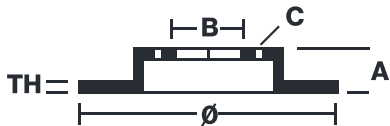

Technical specifications

EAN code **8020584701027** Axle **Front and rear**

Thickness (TH) **25 mm** Height (A) **34 mm**

Brake disc type **Ventilated** Centering (B) **65 mm**

Diameter $\varnothing$ **288 mm**

Number of holes (C) **5**

Min. thickness **22 mm**

Tightening torque **120 Nm**