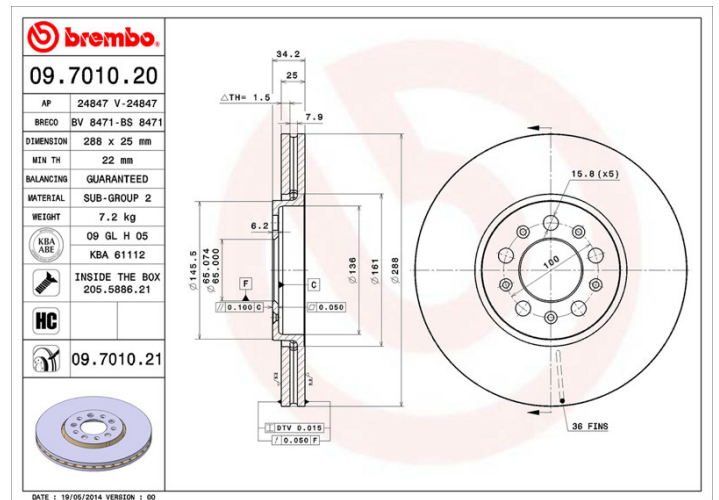

### Technical specifications

EAN code **8020584701027** Axle **Front and rear**

Thickness (TH) **25 mm** Height (A) **34 mm**

Brake disc type **Ventilated** Centering (B) **65 mm**

Diameter  $\varnothing$  **288 mm**

Number of holes (C) **5**

Min. thickness **22 mm**

Tightening torque **120 Nm**

**COMPATIBLE VEHICLES**