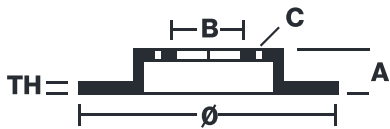

BRAKE DISC MAX

09.9130.75

The 09.9130.75 Max brake disc is synonymous with reliability

The Brembo Max brake disc features grooves on the braking surface. The special shape of the grooves generates greater fading resistance and constant renewal of friction material, quickly restoring optimum braking conditions. The UV paint completes the sporty look.

- ✓ Brembo quality
- ✓ ECE-R90 certificate
- ✓ Performance
- ✓ Sports driving
- ✓ Sporty look
- ✓ Anti-corrosion
- ✓ Fastening screws

Technical specifications

EAN code
8020584913079

Axle
Front

Diameter Ø
305 mm