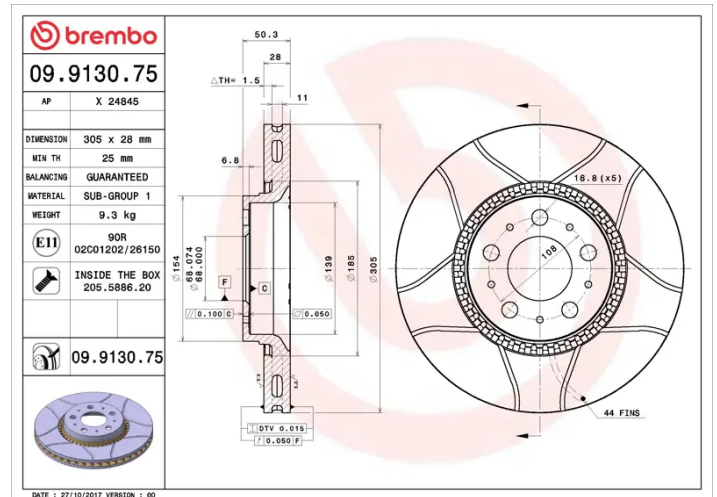

- ✓ Brembo quality
- ✓ ECE-R90 certificate
- ✓ Performance
- ✓ Sports driving
- ✓ Sporty look
- ✓ Anti-corrosion
- ✓ Fastening screws

Technical specifications

EAN code
8020584913079

Axle
Front

Diameter Ø
305 mm

Thickness (TH)
28 mm

Height (A)
50 mm

Number of holes (C)
5

Brake disc type
Ventilated

Centering (B)
68 mm

Min. thickness
25 mm

Tightening torque
140 Nm

COMPATIBLE VEHICLES