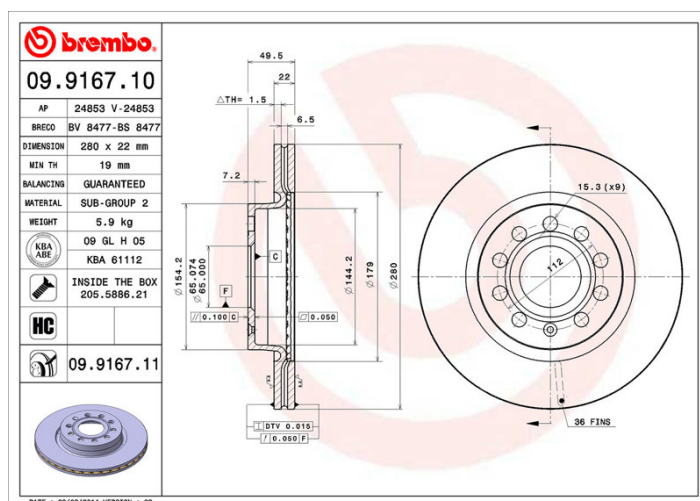

### Technical specifications

EAN code  
**8020584022849**

Axle  
**Front**

Diameter Ø  
**280 mm**

Thickness (TH)  
**22 mm**

Height (A)  
**50 mm**

Number of holes (C)  
**5**

Brake disc type  
**Ventilated**

Centering (B)  
**65 mm**

Min. thickness  
**19 mm**

Tightening torque  
**120 Nm**

COMPATIBLE VEHICLES