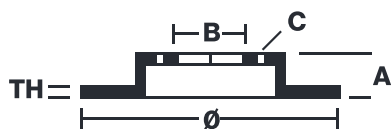

### Technical specifications

EAN code  
**8020584028131**

Axle  
**Front**

Diameter Ø  
**280** mm

Thickness (TH)  
**28** mm

Height (A)  
**72** mm

Number of holes (C)  
**5**

Brake disc type  
**Ventilated**