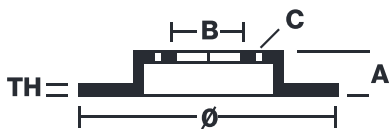

BRAKE DISC

09.A405.10

The **09.A405.10** brake disc is synonymous with reliability

The Brembo brake disc is fully interchangeable with an Original Equipment brake disc. The control of the entire production cycle allows Brembo to offer brake discs with outstanding performance levels, reliability, durability and comfort in all conditions of use. All Brembo brake discs are accompanied by the ECE-R90 homologation.

- ✓ OE-equivalent
- ✓ Brembo quality
- ✓ ECE-R90 certificate
- ✓ Safety

Technical specifications

EAN code
8020584029299

Axle
Rear

Diameter Ø
320 mm

Thickness (TH)
22 mm

Height (A)
67 mm

Number of holes (C)
5