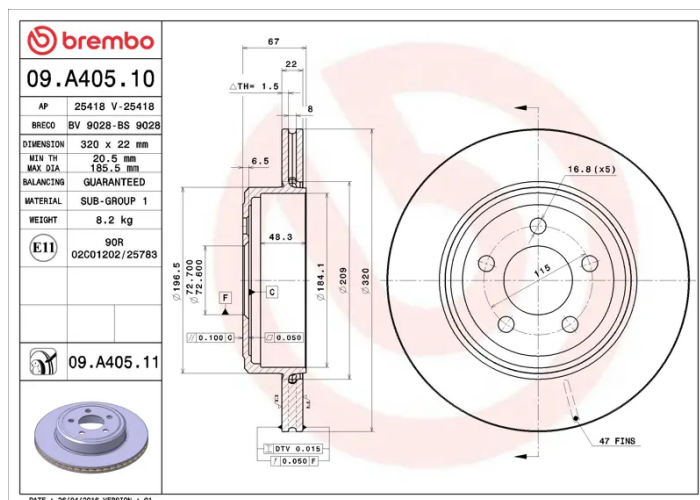

- ✓ OE-equivalent
- ✓ Brembo quality
- ✓ ECE-R90 certificate
- ✓ Safety

Technical specifications

EAN code
8020584029299

Axle
Rear

Diameter Ø
320 mm

Thickness (TH)
22 mm

Height (A)
67 mm

Number of holes (C)
5

Brake disc type
Ventilated

Centering (B)
73 mm

Min. thickness
20,5 mm

COMPATIBLE VEHICLES

COMPATIBLE OE PART NUMBERS

04779209AA CHRYSLER

04779209AB CHRYSLER

04779209AC CHRYSLER