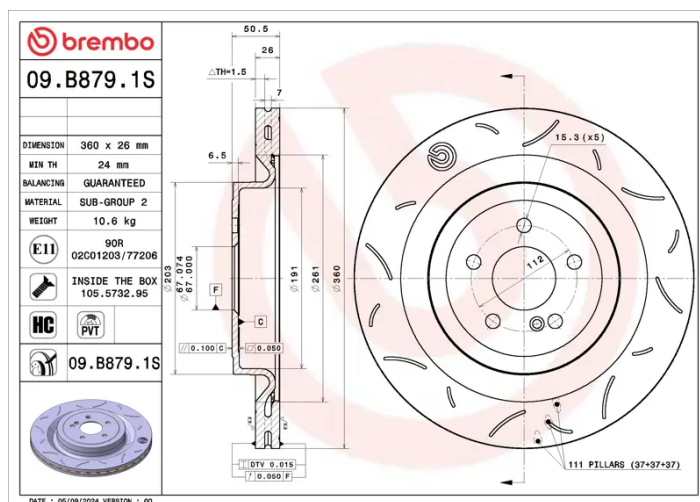

## 09.B879.1S

Sport brake disc 09.B879.1S belongs to Brembo Cool Line

The Sport brake disc features TY3 grooves and the Brembo logo on the braking surface. These features provide an improved pedal feeling, more braking grip and greater fading resistance for better performance.

### Technical specifications

EAN code -	Axle <b>Rear</b>	Diameter Ø <b>360 mm</b>
Thickness (TH) <b>26 mm</b>	Height (A) <b>51 mm</b>	Number of holes (C) <b>5</b>
Brake disc type <b>Ventilated</b>	Centering (B) <b>67 mm</b>	Min. thickness <b>24 mm</b>