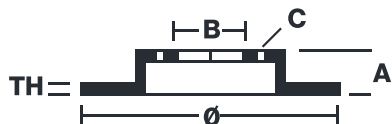

Technical specifications

EAN code -	Axle Rear	Diameter Ø 360 mm
Thickness (TH) 26 mm	Height (A) 51 mm	Number of holes (C) 5
Brake disc type Ventilated	Centering (B) 67 mm	Min. thickness 24 mm