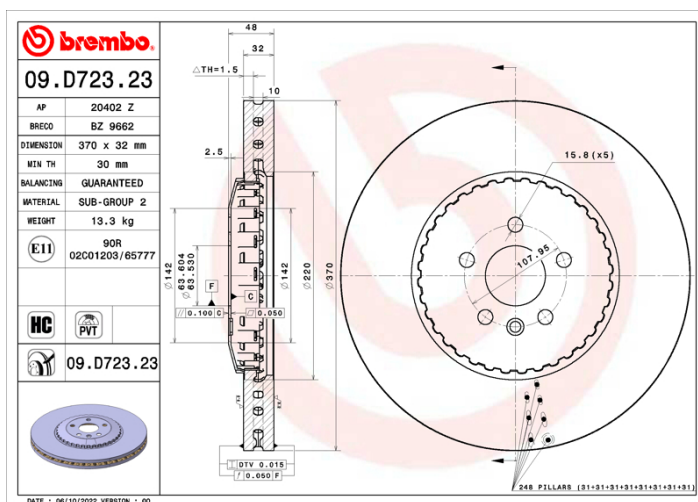

### Technical specifications

EAN code  
**8020584321577**

Axle  
**Front**

Diameter Ø  
**370 mm**

Thickness (TH)  
**32 mm**

Height (A)  
**48 mm**

Number of holes (C)  
**5**

Brake disc type  
**Ventilated**

Centering (B)  
**63,6 mm**

Min. thickness  
**30 mm**

COMPATIBLE VEHICLES