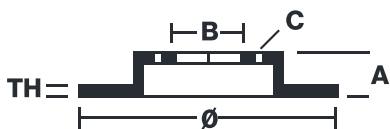

### Technical specifications

EAN code  
**8020584321577**

Axle  
**Front**

Diameter Ø  
**370 mm**

Thickness (TH)  
**32 mm**

Height (A)  
**48 mm**

Number of holes (C)  
**5**

Brake disc type  
**Ventilated**