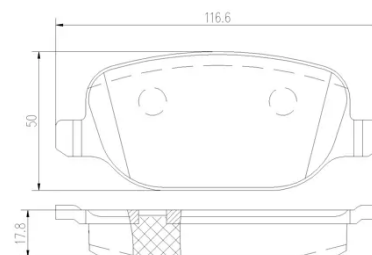

- ✓ OE-equivalent
- ✓ Brembo quality
- ✓ Safety
- ✓ Comfort
- ✓ Durability
- ✓ Dust reduction
- ✓ With accessories

Technical specifications

EAN code 8020584088210	Axle Rear	Thickness 18 mm
Width 117 mm	Height 50 mm	Braking system Lucas
Wear indicator Without	WVA number 23760	Accessories With anti-squeal shim With brake caliper bolts With accessories