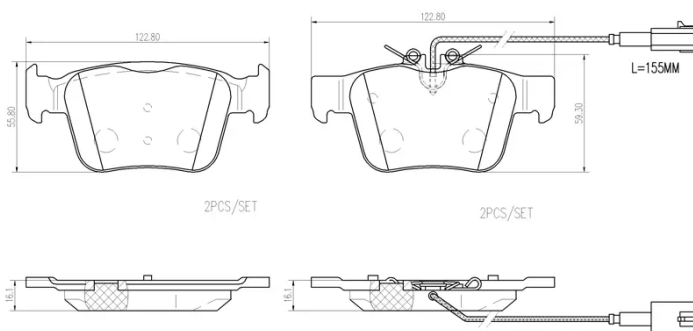

- ✓ OE-equivalent
- ✓ Brembo quality
- ✓ Safety
- ✓ Comfort
- ✓ Durability
- ✓ Dust reduction
- ✓ With accessories

Technical specifications

EAN code 8020584115152	Axle Rear	Thickness 16 mm
Width 123 mm	Height 56 mm	Braking system Teves
Wear indicator Electric	WVA number 22605,22604	Accessories With anti-squeal shim