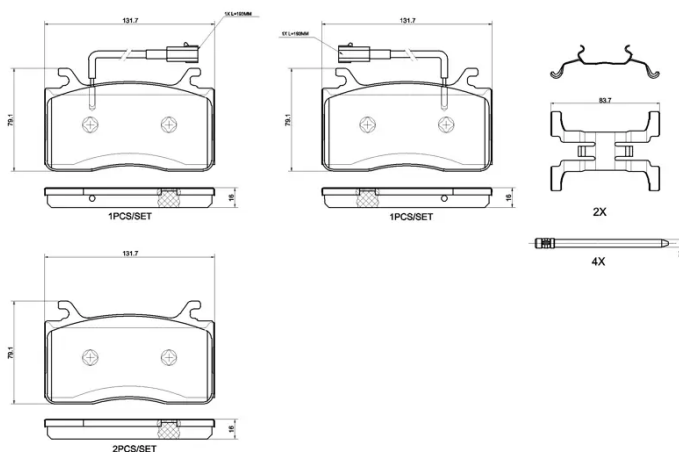

- ✓ OE-equivalent
- ✓ Brembo quality
- ✓ Safety
- ✓ Comfort
- ✓ Durability
- ✓ Dust reduction
- ✓ With accessories

Technical specifications

EAN code 8020584124888	Axle Front	Thickness 15 mm
Width 132 mm	Height 79 mm	Braking system Brembo
Wear indicator Electric	WVA number 22094	Accessories With anti-squeal shim