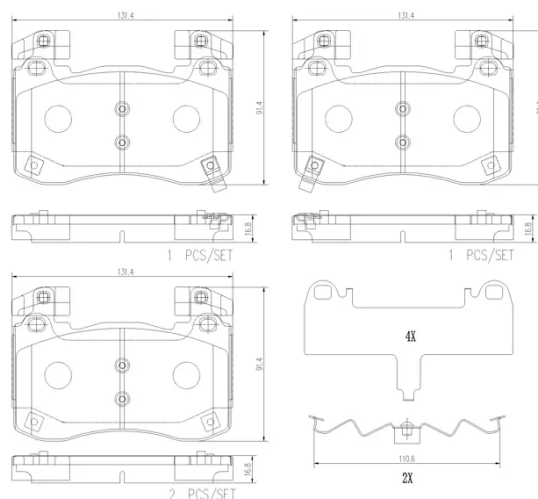

- ✓ OE-equivalent
- ✓ Brembo quality
- ✓ Safety
- ✓ Comfort
- ✓ Durability
- ✓ Dust reduction
- ✓ With accessories

Technical specifications

EAN code 8020584118160	Axle Front	Thickness 17 mm
Width 131 mm	Height 91 mm	Braking system Brembo
Wear indicator Acoustic	WVA number 22858,22859,22860	Accessories With accessories With anti-squeal shim With counterweights