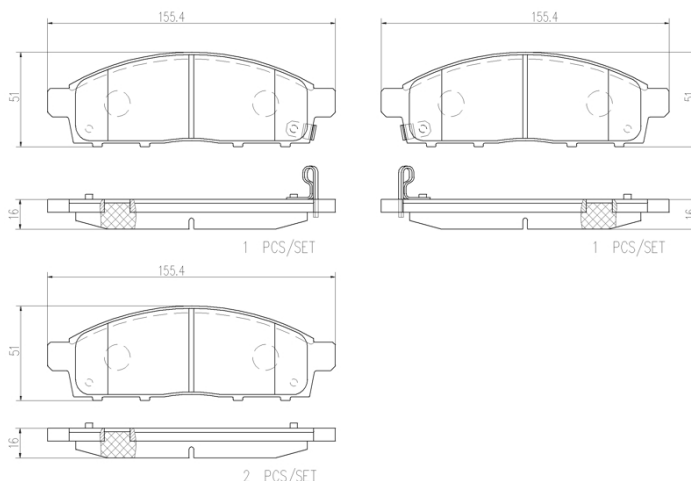

## Technical specifications

EAN code <b>8020584084960</b>	Axle <b>Front</b>	Thickness <b>16 mm</b>
Width <b>155 mm</b>	Height <b>51 mm</b>	Braking system <b>Tokico</b>
Wear indicator <b>Acoustic</b>	WVA number <b>24529,24530</b>	Accessories <b>With anti-squeal shim</b>