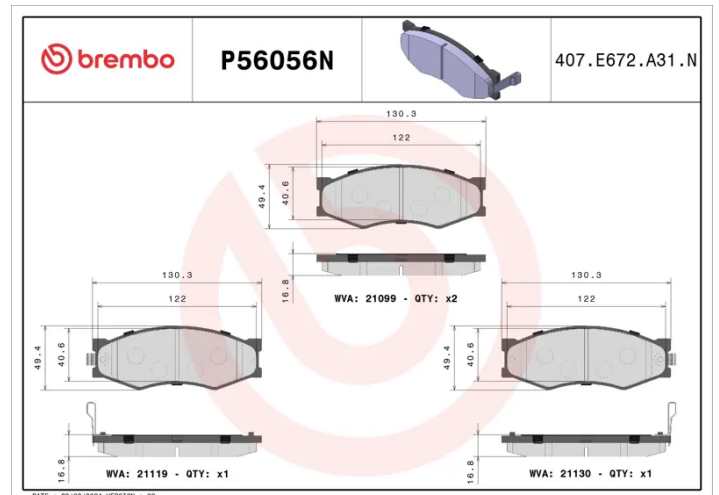

- ✓ OE-equivalent
- ✓ Brembo quality
- ✓ Safety
- ✓ Comfort
- ✓ Durability
- ✓ Dust reduction
- ✓ With accessories

Technical specifications

EAN code 8020584098905	Axle Front	Thickness 17 mm
Width 130 mm	Height 49 mm	Braking system Akebono
Wear indicator Acoustic	WVA number 21099,21119,21130	Accessories With anti-squeal shim