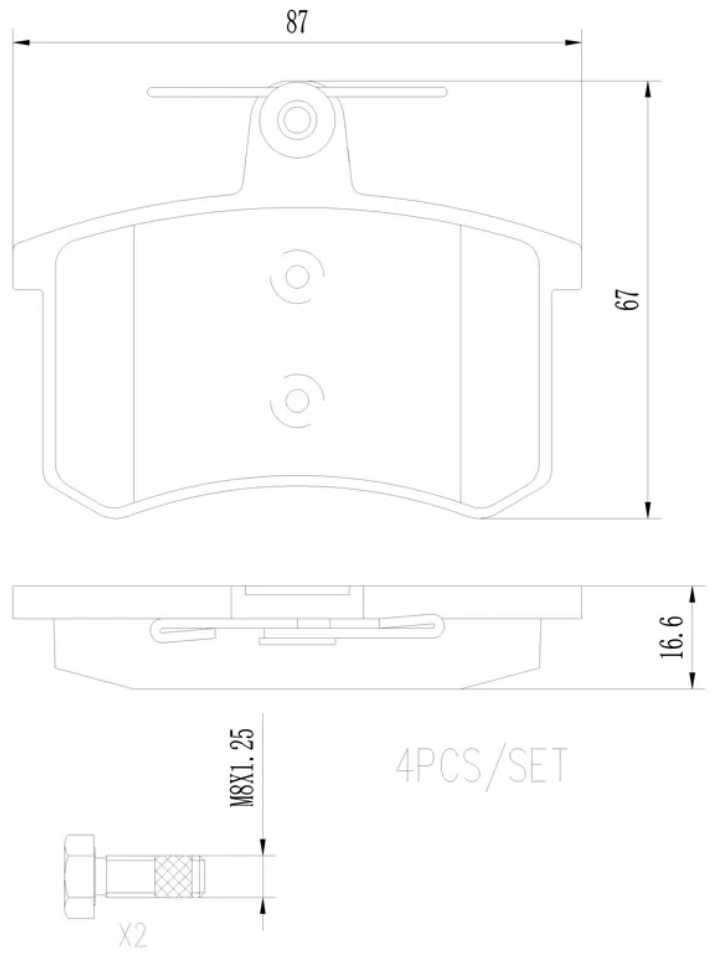

Technical specifications

EAN code
8020584099995

Axle
Rear

Thickness
17 mm

Width
87 mm

Height
67 mm

Braking system
Lucas

Wear indicator
Without

WVA number
21144

Accessories
With accessories
With brake caliper
bolts
With anti-squeal
shim

COMPATIBLE VEHICLES