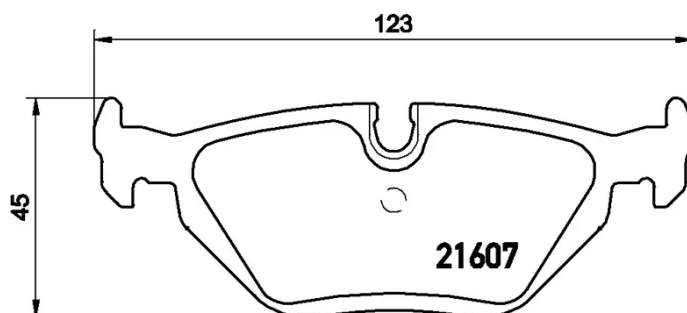

## P 06 013

The P 06 013 brake pad is synonymous with reliability

The Brembo brake pad guarantees ultimate safety when braking thanks to the use of more than 100 different compounds, designed according to the type of vehicle and use. Stopping distances reduced to a minimum, maximum driving comfort and silent operation are the most important features of Brembo materials. Brembo brake pads are supplied together with an extensive range of accessories and assembly kits for professional-standard installation.

### Technical specifications

EAN code <b>8020584050132</b>	Axle <b>Rear</b>	Thickness <b>17 mm</b>
Width <b>123 mm</b>	Height <b>44 mm</b>	Braking system <b>Teves</b>
Wear indicator <b>Prepared for wear indicator</b>	WVA number <b>21607,20181</b>	Accessories <b>With piston clip With accessories With anti-squeal shim</b>