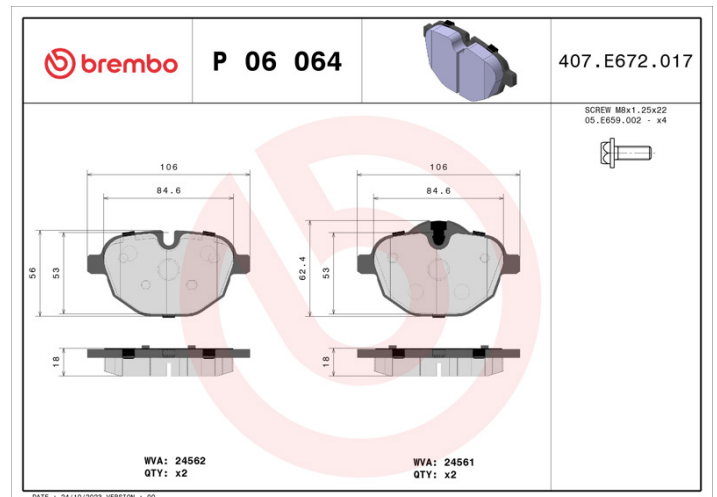

### Technical specifications

EAN code <b>8020584090282</b>	Axle <b>Rear</b>	Thickness <b>18 mm</b>
Width <b>106 mm</b>	Height <b>56 mm</b>	Braking system <b>TRW</b>
Wear indicator <b>Prepared for wear indicator</b>	WVA number <b>24561,24562</b>	Accessories <b>With brake caliper bolts</b>