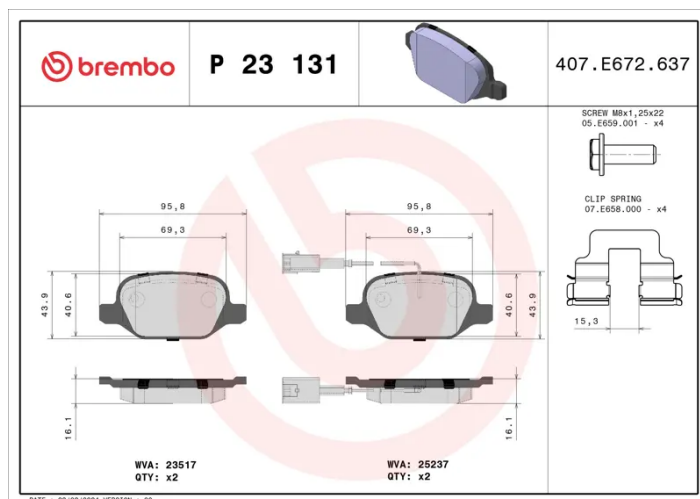

BRAKE PAD

P 23 131

The P 23 131 brake pad is synonymous with reliability

The Brembo brake pad guarantees ultimate safety when braking thanks to the use of more than 100 different compounds, designed according to the type of vehicle and use. Stopping distances reduced to a minimum, maximum driving comfort and silent operation are the most important features of Brembo materials. Brembo brake pads are supplied together with an extensive range of accessories and assembly kits for professional-standard installation.

- ✓ OE-equivalent
- ✓ Brembo quality
- ✓ ECE-R90 certificate
- ✓ Safety
- ✓ Performance
- ✓ Comfort
- ✓ With accessories

Technical specifications

EAN code 8020584102923	Axle Rear	Thickness 17 mm
Width 96 mm	Height 44 mm	Braking system Lucas
Wear indicator Electric	WVA number 23517,25237	Accessories With accessories With anti-squeal shim With brake caliper bolts