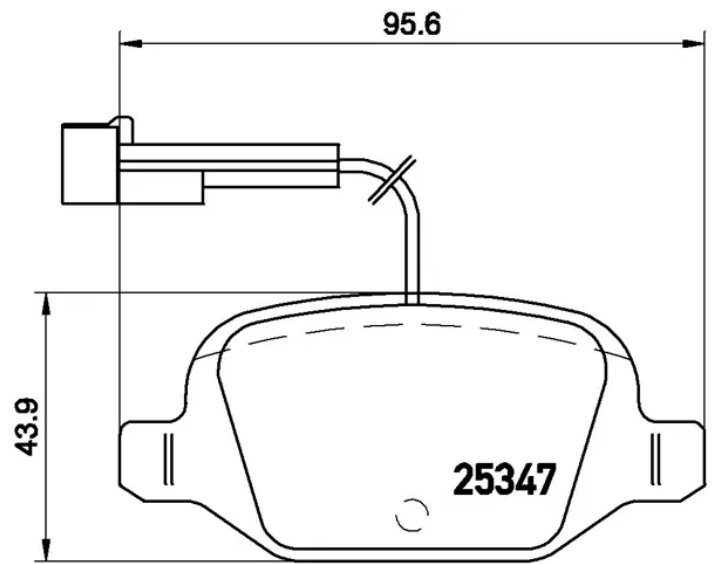

- ✓ OE-equivalent
- ✓ Brembo quality
- ✓ ECE-R90 certificate
- ✓ Safety
- ✓ Performance
- ✓ Comfort

Technical specifications

EAN code
8020584108987

Axle
Rear

Thickness
14 mm

Width
96 mm

Height
44 mm

Braking system
TRW

Wear indicator
Electric

WVA number
25347,23601

Accessories
With anti-squeal shim

COMPATIBLE VEHICLES

COMPATIBLE OE PART NUMBERS

77365754	ABARTH
77367241	ABARTH
77365754	FIAT
77367241	FIAT
0K2A33323ZB	KIA