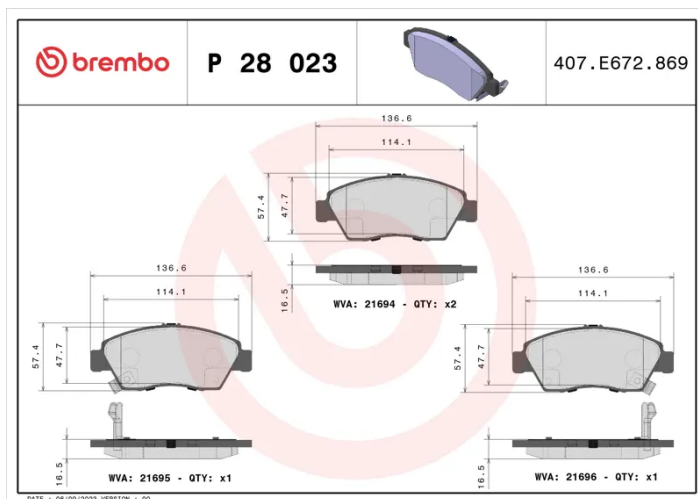

BRAKE PAD

P 28 023

The P 28 023 brake pad is synonymous with reliability

The Brembo brake pad guarantees ultimate safety when braking thanks to the use of more than 100 different compounds, designed according to the type of vehicle and use. Stopping distances reduced to a minimum, maximum driving comfort and silent operation are the most important features of Brembo materials. Brembo brake pads are supplied together with an extensive range of accessories and assembly kits for professional-standard installation.

- ✓ OE-equivalent
- ✓ Brembo quality
- ✓ ECE-R90 certificate
- ✓ Safety
- ✓ Performance
- ✓ Comfort

Technical specifications

EAN code 8020584052570	Axle Front	Thickness 17 mm
Width 136 mm	Height 58 mm	Braking system Akebono
Wear indicator Acoustic	WVA number 21694,21696,21695	Accessories With anti-squeal shim