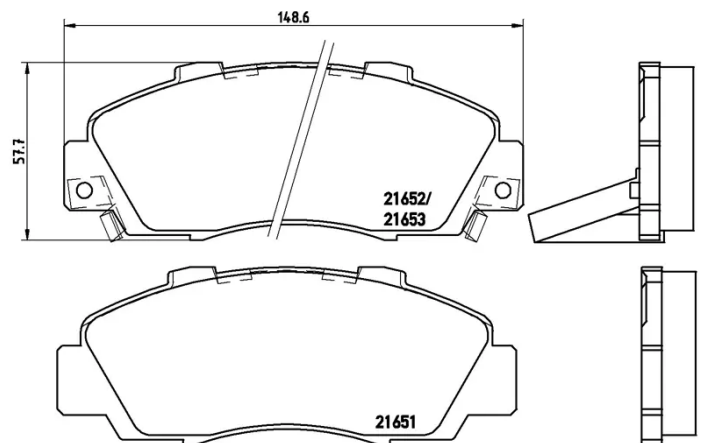

### Technical specifications

EAN code <b>8020584052600</b>	Axle <b>Front</b>	Thickness <b>17 mm</b>
Width <b>149 mm</b>	Height <b>58 mm</b>	Braking system <b>Akebono</b>
Wear indicator <b>Acoustic</b>	WVA number <b>21653,21651,21652</b>	Accessories <b>With anti-squeal shim</b>