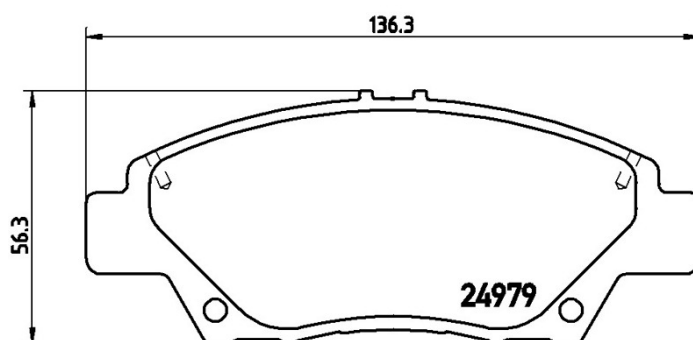

BRAKE PAD XTRA

P 28 050X

The P 28 050X Xtra brake pad is synonymous with reliability

Brembo Xtra brake pads, developed to enhance the advantages of the Xtra and Max discs, are made using the special BRM X L01 compound which consists of more than 30 different components. Compared with the compound used for original-equivalent pads, the new solution assures a higher friction coefficient, which translates to more precise and stable braking, at both high and low temperatures. All this makes for greater driving comfort and improved pedal modularity, without compromising the product's mileage output.

- ✓ OE-equivalent
- ✓ Brembo quality
- ✓ ECE-R90 certificate
- ✓ Safety
- ✓ Performance
- ✓ Sports driving
- ✓ With accessories

Technical specifications

EAN code	Axle	Thickness
8020584068847	Front	17 mm
Width	Height	Braking system
136 mm	56 mm	Akebono
Wear indicator	WVA number	Accessories
Acoustic	24981,24980,24979	With accessories