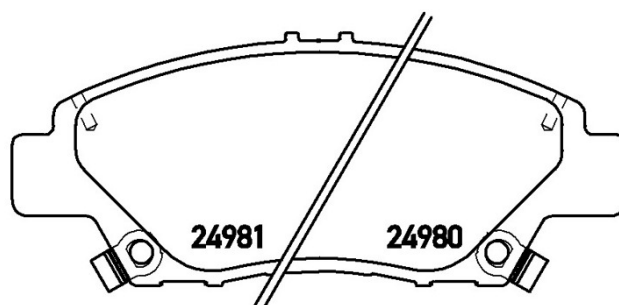

BRAKE PAD XTRA

P 28 050X

The P 28 050X Xtra brake pad is synonymous with reliability

Brembo Xtra brake pads, developed to enhance the advantages of the Xtra and Max discs, are made using the special BRM X L01 compound which consists of more than 30 different components. Compared with the compound used for original-equivalent pads, the new solution assures a higher friction coefficient, which translates to more precise and stable braking, at both high and low temperatures. All this makes for greater driving comfort and improved pedal modularity, without compromising the product's mileage output.

- ✓ OE-equivalent
- ✓ Brembo quality
- ✓ ECE-R90 certificate
- ✓ Safety
- ✓ Performance
- ✓ Sports driving
- ✓ With accessories

Technical specifications

EAN code	Axle	Thickness
8020584068847	Front	17 mm
Width	Height	Braking system
136 mm	56 mm	Akebono
Wear indicator	WVA number	Accessories
Acoustic	24981,24980,24979	With accessories