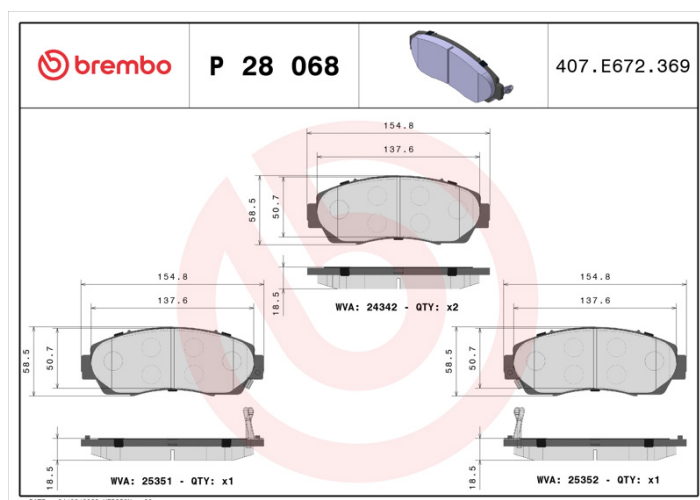

BRAKE PAD

P 28 068

The P 28 068 brake pad is synonymous with reliability

The Brembo brake pad guarantees ultimate safety when braking thanks to the use of more than 100 different compounds, designed according to the type of vehicle and use. Stopping distances reduced to a minimum, maximum driving comfort and silent operation are the most important features of Brembo materials. Brembo brake pads are supplied together with an extensive range of accessories and assembly kits for professional-standard installation.

- ✓ OE-equivalent
- ✓ Brembo quality
- ✓ ECE-R90 certificate
- ✓ Safety
- ✓ Performance
- ✓ Comfort

Technical specifications

EAN code 8020584104958	Axle Front	Thickness 18 mm
Width 155 mm	Height 59 mm	Braking system Akebono
Wear indicator Acoustic	WVA number 24342,25352,25351	Accessories With anti-squeal shim