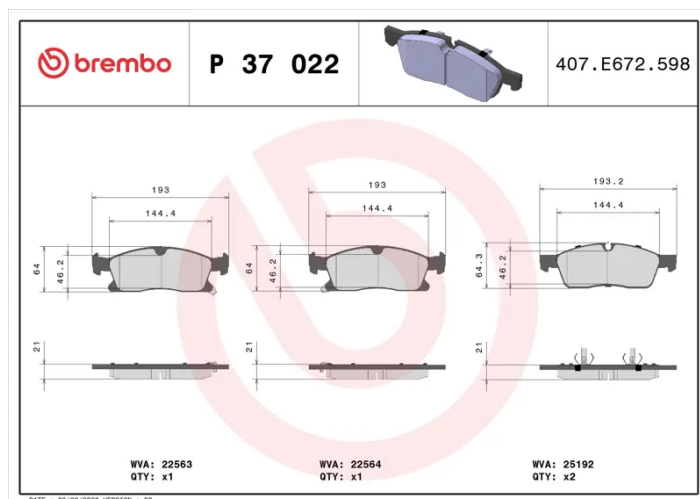

BRAKE PAD

P 37 022

The P 37 022 brake pad is synonymous with reliability

The Brembo brake pad guarantees ultimate safety when braking thanks to the use of more than 100 different compounds, designed according to the type of vehicle and use. Stopping distances reduced to a minimum, maximum driving comfort and silent operation are the most important features of Brembo materials. Brembo brake pads are supplied together with an extensive range of accessories and assembly kits for professional-standard installation.

- ✓ OE-equivalent
- ✓ Brembo quality
- ✓ ECE-R90 certificate
- ✓ Safety
- ✓ Performance
- ✓ Comfort
- ✓ With accessories

Technical specifications

EAN code 8020584084069	Axle Front	Thickness 21 mm
Width 193 mm	Height 64 mm	Braking system TRW
Wear indicator Acoustic	WVA number 22563,22564,25192	Accessories With accessories With anti-squeal shim With piston clip