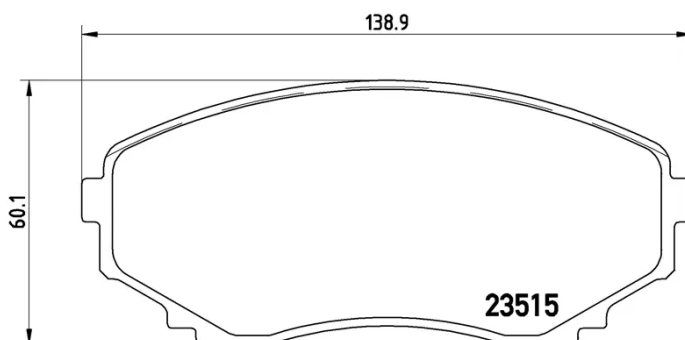

## P 49 028

The P 49 028 brake pad is synonymous with reliability

The Brembo brake pad guarantees ultimate safety when braking thanks to the use of more than 100 different compounds, designed according to the type of vehicle and use. Stopping distances reduced to a minimum, maximum driving comfort and silent operation are the most important features of Brembo materials. Brembo brake pads are supplied together with an extensive range of accessories and assembly kits for professional-standard installation.

### Technical specifications

EAN code <b>8020584053652</b>	Axle <b>Front</b>	Thickness <b>16 mm</b>
Width <b>139 mm</b>	Height <b>60 mm</b>	Braking system <b>Sumitomo</b>
Wear indicator <b>Acoustic</b>	WVA number <b>23515</b>	Accessories <b>With anti-squeal shim</b> <b>With accessories</b> <b>With piston clip</b>