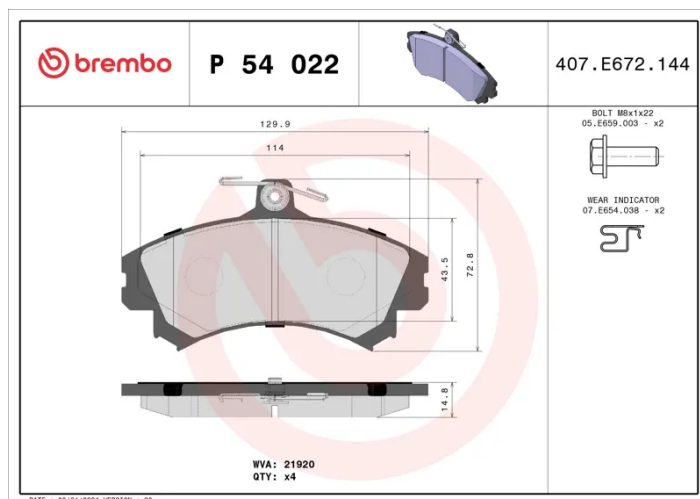

### Technical specifications

EAN code <b>8020584054697</b>	Axle <b>Front</b>	Thickness <b>15 mm</b>
Width <b>130 mm</b>	Height <b>73 mm</b>	Braking system <b>Lucas</b>
Wear indicator <b>Acoustic</b>	WVA number <b>21920</b>	Accessories <b>With accessories With anti-squeal shim With brake caliper bolts</b>