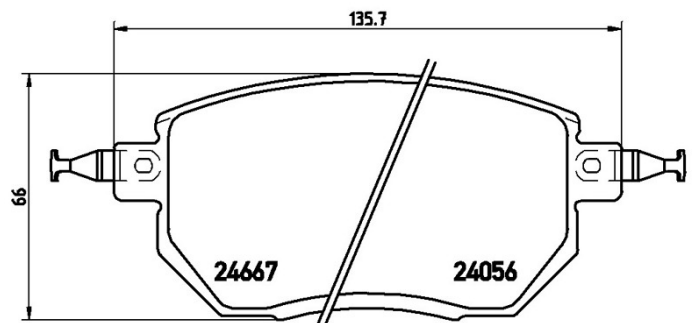

## P 56 051

The P 56 051 brake pad is synonymous with reliability

The Brembo brake pad guarantees ultimate safety when braking thanks to the use of more than 100 different compounds, designed according to the type of vehicle and use. Stopping distances reduced to a minimum, maximum driving comfort and silent operation are the most important features of Brembo materials. Brembo brake pads are supplied together with an extensive range of accessories and assembly kits for professional-standard installation.

### Technical specifications

EAN code	Axle	Thickness
<b>8020584055311</b>	<b>Front</b>	<b>16 mm</b>
Width	Height	Braking system
<b>136 mm</b>	<b>66 mm</b>	<b>Tokico</b>
Wear indicator	WVA number	
<b>Acoustic</b>	<b>24056,24057,24667</b>	