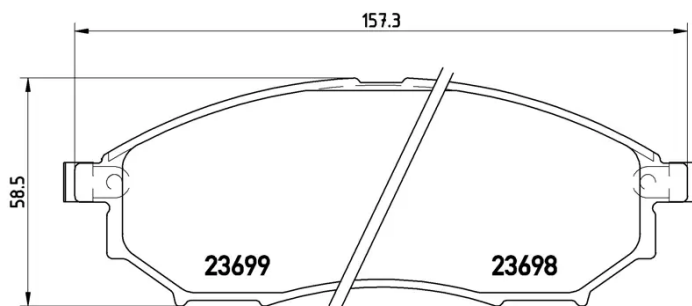

BRAKE PAD

P 56 058

The P 56 058 brake pad is synonymous with reliability

The Brembo brake pad guarantees ultimate safety when braking thanks to the use of more than 100 different compounds, designed according to the type of vehicle and use. Stopping distances reduced to a minimum, maximum driving comfort and silent operation are the most important features of Brembo materials. Brembo brake pads are supplied together with an extensive range of accessories and assembly kits for professional-standard installation.

- ✓ OE-equivalent
- ✓ Brembo quality
- ✓ ECE-R90 certificate
- ✓ Safety
- ✓ Performance
- ✓ Comfort

Technical specifications

EAN code	Axle	Thickness
8020584061435	Front	16 mm
Width	Height	Braking system
157 mm	59 mm	Sumitomo
Wear indicator	WVA number	Accessories
Acoustic	23698,23699	With anti-squeal shim