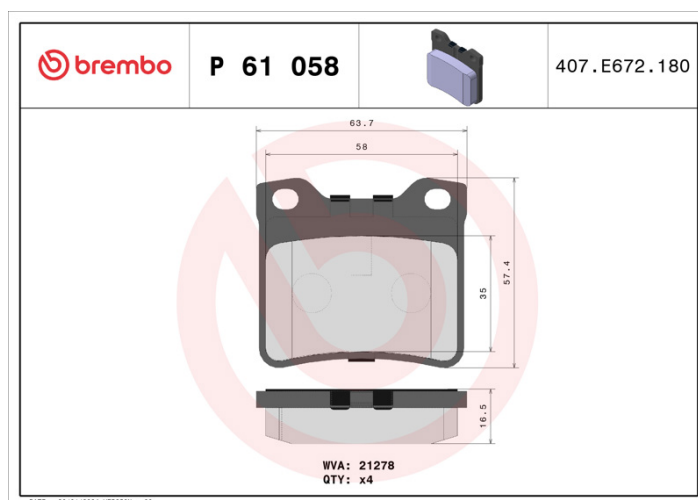

### Technical specifications

EAN code <b>8020584056349</b>	Axle <b>Rear</b>	Thickness <b>17 mm</b>
Width <b>64 mm</b>	Height <b>58 mm</b>	Braking system <b>Teves</b>
Wear indicator <b>Without</b>	WVA number <b>21278,21279</b>	Accessories <b>With anti-squeal shim</b>