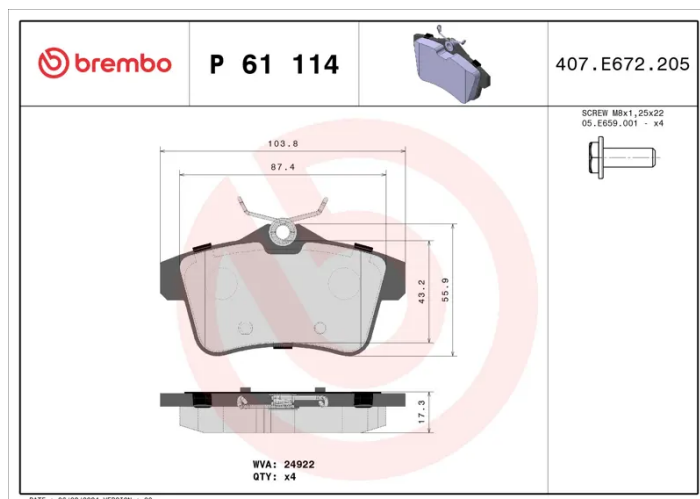

BRAKE PAD

P 61 114

The P 61 114 brake pad is synonymous with reliability

The Brembo brake pad guarantees ultimate safety when braking thanks to the use of more than 100 different compounds, designed according to the type of vehicle and use. Stopping distances reduced to a minimum, maximum driving comfort and silent operation are the most important features of Brembo materials. Brembo brake pads are supplied together with an extensive range of accessories and assembly kits for professional-standard installation.

- ✓ OE-equivalent
- ✓ Brembo quality
- ✓ ECE-R90 certificate
- ✓ Safety
- ✓ Performance
- ✓ Comfort
- ✓ With accessories

Technical specifications

EAN code 8020584109786	Axle Rear	Thickness 17 mm
Width 104 mm	Height 56 mm	Braking system Lucas
Wear indicator Without	WVA number 24922	Accessories With accessories With anti-squeal shim With brake caliper bolts