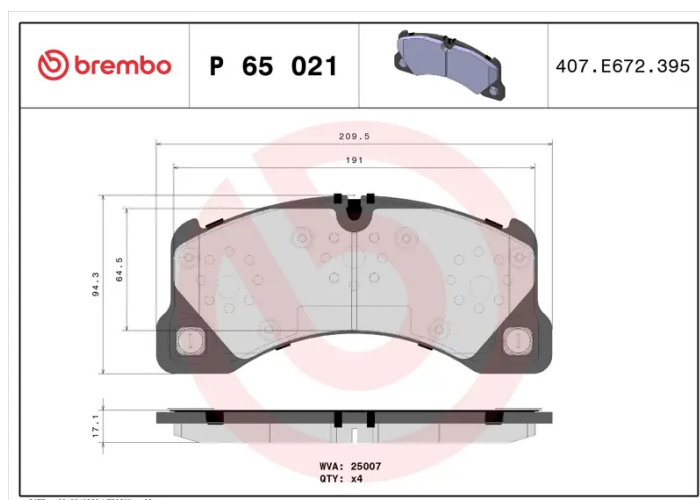

### Technical specifications

EAN code <b>8020584103593</b>	Axle <b>Front</b>	Thickness <b>17 mm</b>
Width <b>210 mm</b>	Height <b>94 mm</b>	Braking system <b>Brembo</b>
Wear indicator <b>Prepared for wear indicator</b>	WVA number <b>25007</b>	Accessories <b>With anti-squeal shim</b>