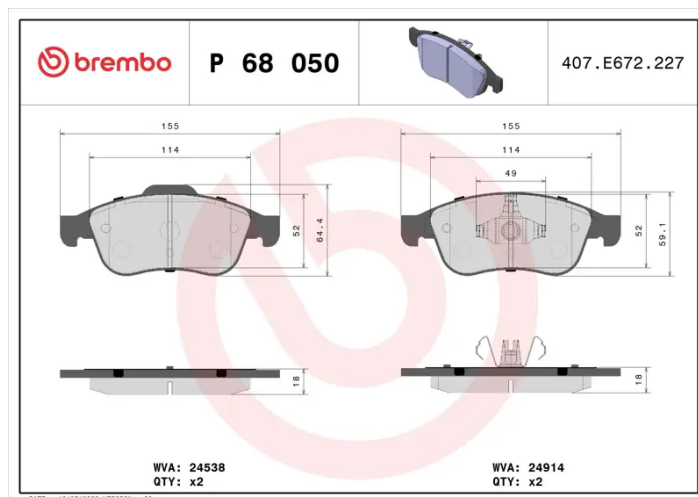

BRAKE PAD

P 68 050

The P 68 050 brake pad is synonymous with reliability

The Brembo brake pad guarantees ultimate safety when braking thanks to the use of more than 100 different compounds, designed according to the type of vehicle and use. Stopping distances reduced to a minimum, maximum driving comfort and silent operation are the most important features of Brembo materials. Brembo brake pads are supplied together with an extensive range of accessories and assembly kits for professional-standard installation.

- ✓ OE-equivalent
- ✓ Brembo quality
- ✓ ECE-R90 certificate
- ✓ Safety
- ✓ Performance
- ✓ Comfort

Technical specifications

EAN code 8020584090817	Axle Front	Thickness 18 mm
Width 155 mm	Height 59 mm	Braking system Teves
Wear indicator Without	WVA number 24538,24914	Accessories With piston clip