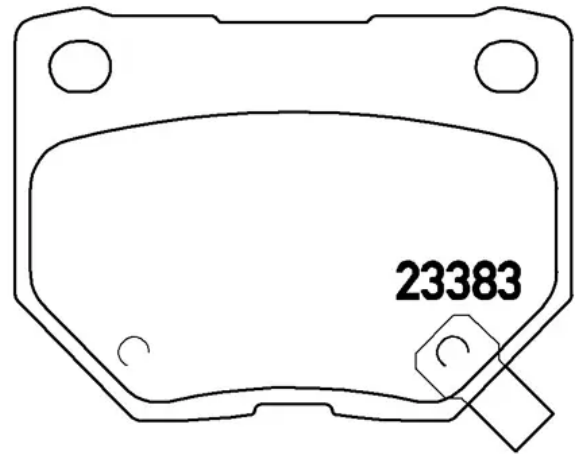

BRAKE PAD

P 78 016

The P 78 016 brake pad is synonymous with reliability

The Brembo brake pad guarantees ultimate safety when braking thanks to the use of more than 100 different compounds, designed according to the type of vehicle and use. Stopping distances reduced to a minimum, maximum driving comfort and silent operation are the most important features of Brembo materials. Brembo brake pads are supplied together with an extensive range of accessories and assembly kits for professional-standard installation.

- ✓ OE-equivalent
- ✓ Brembo quality
- ✓ ECE-R90 certificate
- ✓ Safety
- ✓ Performance
- ✓ Comfort

Technical specifications

EAN code
8020584062050

Axle
Rear

Thickness
17 mm

Width
74 mm

Height
55 mm

Braking system
Akebono

Wear indicator
Acoustic

WVA number
23382,23381

Accessories
With anti-squeal shim

COMPATIBLE VEHICLES

COMPATIBLE OE PART NUMBERS

MDX2750AA	JAGUAR
26696FA000	SUBARU
26696FA020	SUBARU
26696FE060	SUBARU
26696FE070	SUBARU