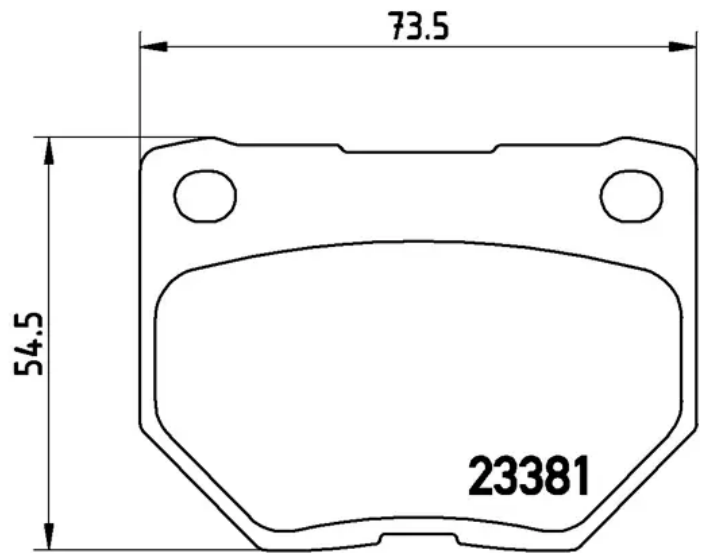

- ✓ OE-equivalent
- ✓ Brembo quality
- ✓ ECE-R90 certificate
- ✓ Safety
- ✓ Performance
- ✓ Comfort

Technical specifications

EAN code
8020584062050

Axle
Rear

Thickness
17 mm

Width
74 mm

Height
55 mm

Braking system
Akebono

Wear indicator
Acoustic

WVA number
23382,23381

Accessories
With anti-squeal shim

COMPATIBLE VEHICLES

COMPATIBLE OE PART NUMBERS

MDX2750AA	JAGUAR
26696FA000	SUBARU
26696FA020	SUBARU
26696FE060	SUBARU
26696FE070	SUBARU