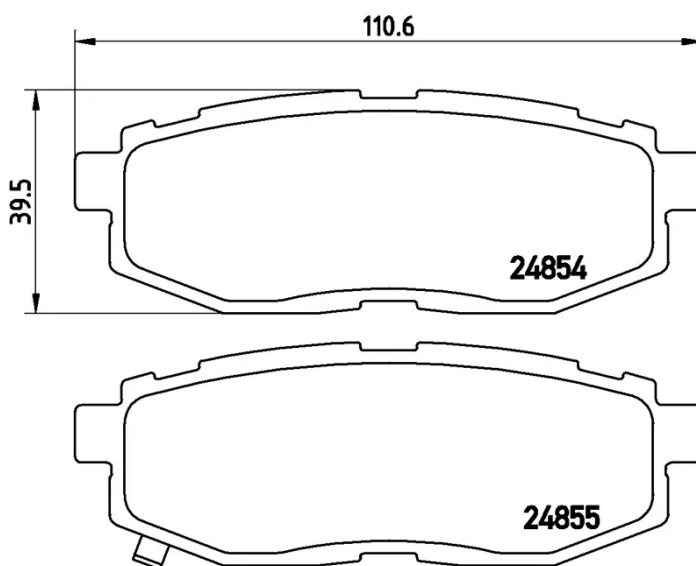

BRAKE PAD

P 78 018

The P 78 018 brake pad is synonymous with reliability

The Brembo brake pad guarantees ultimate safety when braking thanks to the use of more than 100 different compounds, designed according to the type of vehicle and use. Stopping distances reduced to a minimum, maximum driving comfort and silent operation are the most important features of Brembo materials. Brembo brake pads are supplied together with an extensive range of accessories and assembly kits for professional-standard installation.

- ✓ OE-equivalent
- ✓ Brembo quality
- ✓ ECE-R90 certificate
- ✓ Safety
- ✓ Performance
- ✓ Comfort
- ✓ With accessories

Technical specifications

EAN code 8020584090862	Axle Rear	Thickness 16 mm
Width 111 mm	Height 40 mm	Braking system NBK
Wear indicator Acoustic	WVA number 24854,24855	Accessories With accessories With anti-squeal shim With piston clip