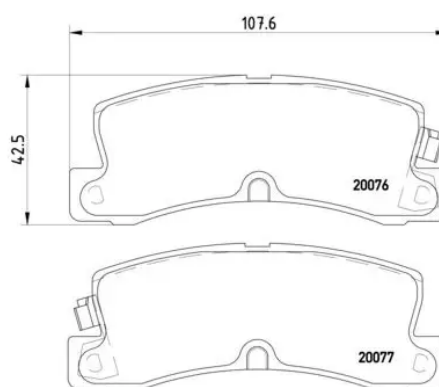

BRAKE PAD

P 83 017

The P 83 017 brake pad is synonymous with reliability

The Brembo brake pad guarantees ultimate safety when braking thanks to the use of more than 100 different compounds, designed according to the type of vehicle and use. Stopping distances reduced to a minimum, maximum driving comfort and silent operation are the most important features of Brembo materials. Brembo brake pads are supplied together with an extensive range of accessories and assembly kits for professional-standard installation.

- ✓ OE-equivalent
- ✓ Brembo quality
- ✓ ECE-R90 certificate
- ✓ Safety
- ✓ Performance
- ✓ Comfort

Technical specifications

EAN code	Axle	Thickness
8020584057520	Rear	16 mm
Width	Height	Braking system
108 mm	43 mm	Akebono
Wear indicator	WVA number	Accessories
Acoustic	20076,20077	With anti-squeal shim