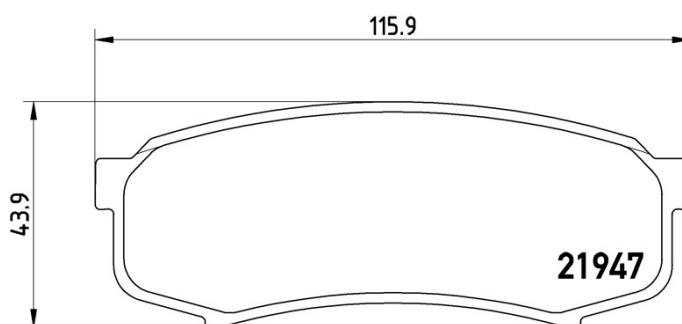

### Technical specifications

EAN code	Axle	Thickness
<b>8020584057599</b>	<b>Rear</b>	<b>15 mm</b>
Width	Height	Braking system
<b>116 mm</b>	<b>44 mm</b>	<b>Sumitomo</b>
Wear indicator	WVA number	
<b>Without</b>	<b>21947</b>	