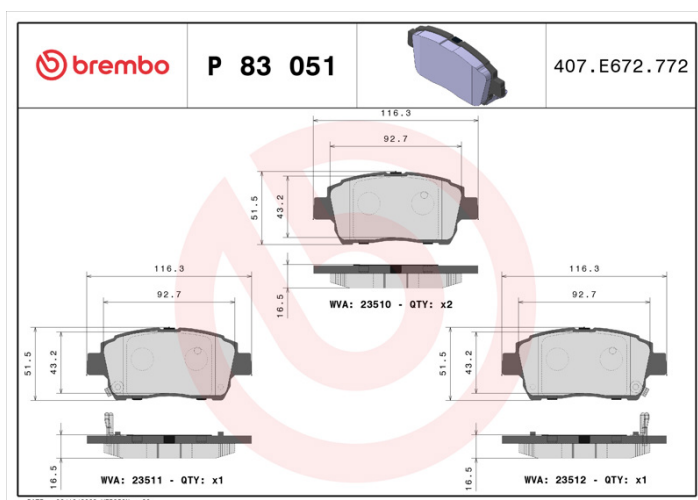

BRAKE PAD

P 83 051

The P 83 051 brake pad is synonymous with reliability

The Brembo brake pad guarantees ultimate safety when braking thanks to the use of more than 100 different compounds, designed according to the type of vehicle and use. Stopping distances reduced to a minimum, maximum driving comfort and silent operation are the most important features of Brembo materials. Brembo brake pads are supplied together with an extensive range of accessories and assembly kits for professional-standard installation.

- ✓ OE-equivalent
- ✓ Brembo quality
- ✓ ECE-R90 certificate
- ✓ Safety
- ✓ Performance
- ✓ Comfort

Technical specifications

EAN code	Axle	Thickness
8020584057865	Front	16 mm
Width	Height	Braking system
116 mm	51 mm	Akebono
Wear indicator	WVA number	
Acoustic	23510,23511,23512	