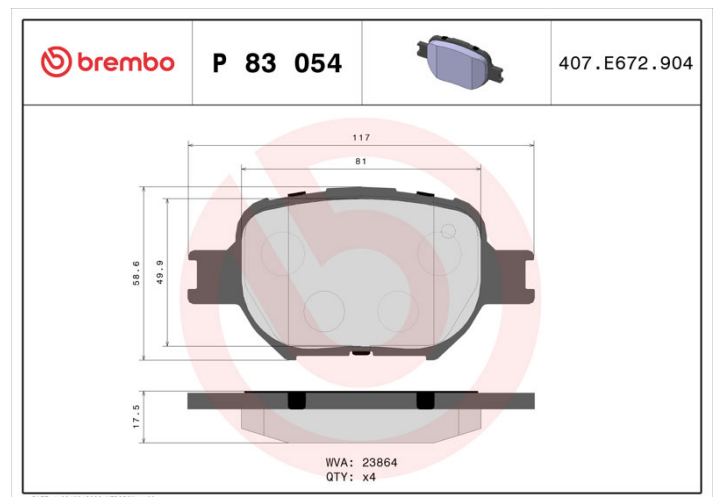

BRAKE PAD

P 83 054

The P 83 054 brake pad is synonymous with reliability

The Brembo brake pad guarantees ultimate safety when braking thanks to the use of more than 100 different compounds, designed according to the type of vehicle and use. Stopping distances reduced to a minimum, maximum driving comfort and silent operation are the most important features of Brembo materials. Brembo brake pads are supplied together with an extensive range of accessories and assembly kits for professional-standard installation.

- ✓ OE-equivalent
- ✓ Brembo quality
- ✓ ECE-R90 certificate
- ✓ Safety
- ✓ Performance
- ✓ Comfort

Technical specifications

EAN code	Axle	Thickness
8020584057896	Front	17 mm
Width	Height	Braking system
118 mm	59 mm	Akebono
Wear indicator	WVA number	
Without	23864	