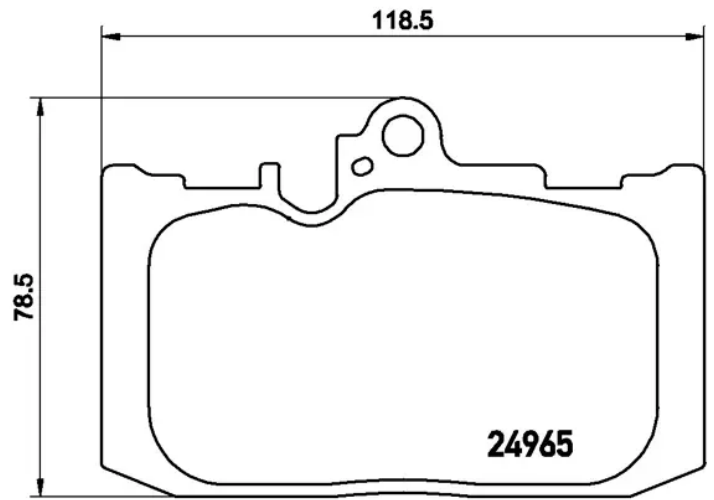

- ✓ OE-equivalent
- ✓ Brembo quality
- ✓ ECE-R90 certificate
- ✓ Safety
- ✓ Performance
- ✓ Comfort

Technical specifications

EAN code
8020584103777

Axle
Front

Thickness
18 mm

Width
119 mm

Height
78 mm

Braking system
Advics

Wear indicator
Acoustic

WVA number
25047,24965

Accessories
With anti-squeal shim

COMPATIBLE VEHICLES

COMPATIBLE OE PART NUMBERS

0446530491 LEXUS

044653051079 LEXUS