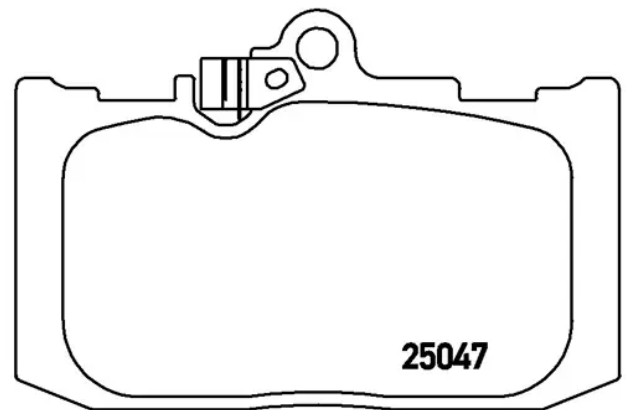

BRAKE PAD

P 83 131

The P 83 131 brake pad is synonymous with reliability

The Brembo brake pad guarantees ultimate safety when braking thanks to the use of more than 100 different compounds, designed according to the type of vehicle and use. Stopping distances reduced to a minimum, maximum driving comfort and silent operation are the most important features of Brembo materials. Brembo brake pads are supplied together with an extensive range of accessories and assembly kits for professional-standard installation.

- ✓ OE-equivalent
- ✓ Brembo quality
- ✓ ECE-R90 certificate
- ✓ Safety
- ✓ Performance
- ✓ Comfort

Technical specifications

EAN code
8020584103777

Axle
Front

Thickness
18 mm

Width
119 mm

Height
78 mm

Braking system
Advics

Wear indicator
Acoustic

WVA number
25047,24965

Accessories
With anti-squeal shim

COMPATIBLE VEHICLES

COMPATIBLE OE PART NUMBERS

0446530491 LEXUS

044653051079 LEXUS