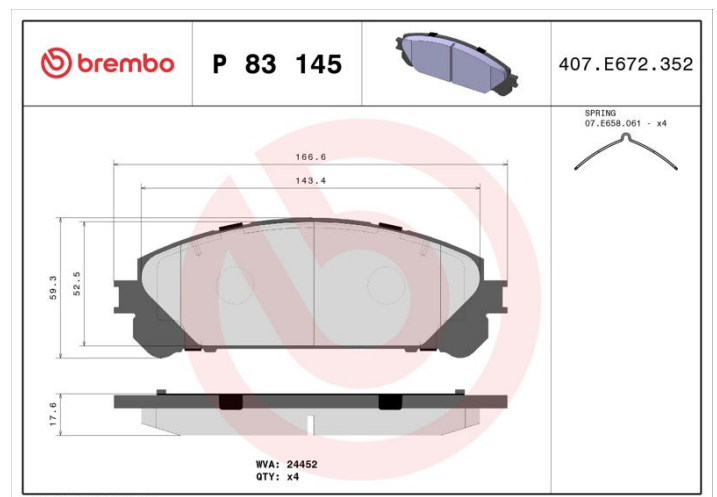

### Technical specifications

EAN code <b>8020584104866</b>	Axle <b>Front</b>	Thickness <b>18 mm</b>
Width <b>167 mm</b>	Height <b>59 mm</b>	Braking system <b>Advics</b>
Wear indicator <b>Without</b>	WVA number <b>24452</b>	Accessories <b>With accessories</b>