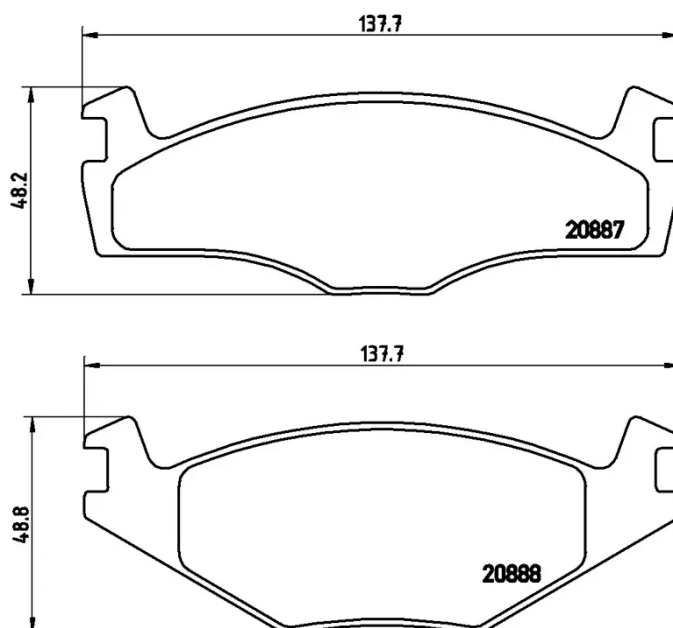

BRAKE PAD

P 85 024

The P 85 024 brake pad is synonymous with reliability

The Brembo brake pad guarantees ultimate safety when braking thanks to the use of more than 100 different compounds, designed according to the type of vehicle and use. Stopping distances reduced to a minimum, maximum driving comfort and silent operation are the most important features of Brembo materials. Brembo brake pads are supplied together with an extensive range of accessories and assembly kits for professional-standard installation.

- ✓ OE-equivalent
- ✓ Brembo quality
- ✓ ECE-R90 certificate
- ✓ Safety
- ✓ Performance
- ✓ Comfort
- ✓ With accessories

Technical specifications

EAN code 8020584058275	Axle Front	Thickness 17 mm
Width 138 mm	Height 48 mm	Braking system Kelsey Hayes
Wear indicator Without	WVA number 20888,20887	Accessories With piston clip With anti-squeal shim With accessories