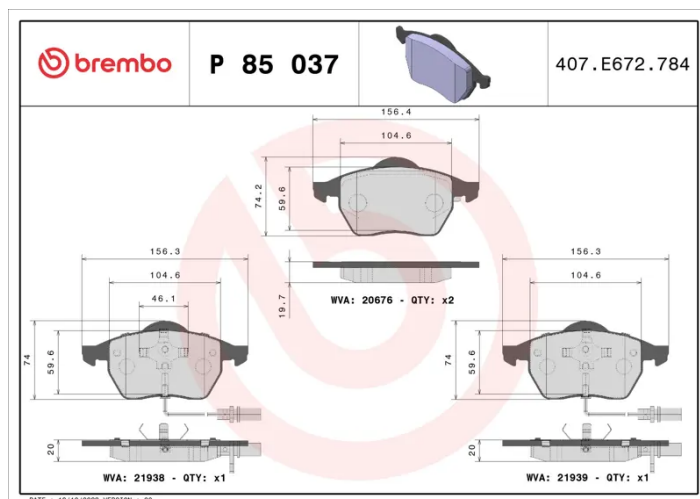

BRAKE PAD

P 85 037

The P 85 037 brake pad is synonymous with reliability

The Brembo brake pad guarantees ultimate safety when braking thanks to the use of more than 100 different compounds, designed according to the type of vehicle and use. Stopping distances reduced to a minimum, maximum driving comfort and silent operation are the most important features of Brembo materials. Brembo brake pads are supplied together with an extensive range of accessories and assembly kits for professional-standard installation.

- ✓ OE-equivalent
- ✓ Brembo quality
- ✓ ECE-R90 certificate
- ✓ Safety
- ✓ Performance
- ✓ Comfort
- ✓ With accessories

Technical specifications

EAN code 8020584058404	Axle Front	Thickness 20 mm
Width 156 mm	Height 74 mm	Braking system Teves
Wear indicator Electric	WVA number 21938,20676,21939	Accessories With accessories With piston clip With anti-squeal shim