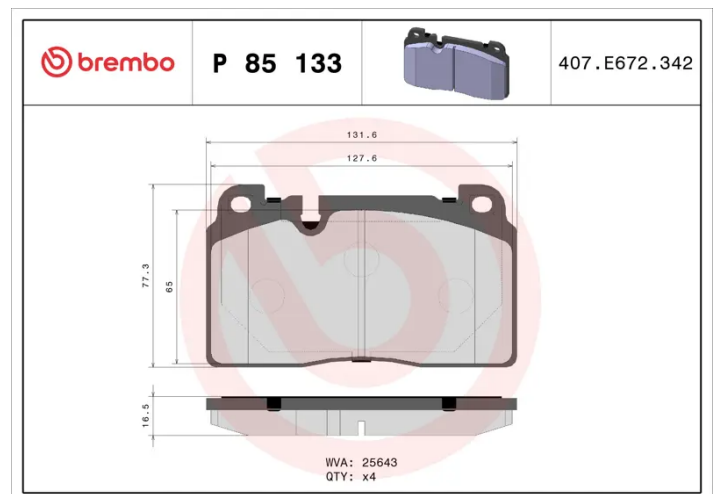

BRAKE PAD

P 85 133

The P 85 133 brake pad is synonymous with reliability

The Brembo brake pad guarantees ultimate safety when braking thanks to the use of more than 100 different compounds, designed according to the type of vehicle and use. Stopping distances reduced to a minimum, maximum driving comfort and silent operation are the most important features of Brembo materials. Brembo brake pads are supplied together with an extensive range of accessories and assembly kits for professional-standard installation.

- ✓ OE-equivalent
- ✓ Brembo quality
- ✓ ECE-R90 certificate
- ✓ Safety
- ✓ Performance
- ✓ Comfort

Technical specifications

EAN code 8020584110157	Axle Front	Thickness 17 mm
Width 132 mm	Height 77 mm	Braking system Brembo
Wear indicator Prepared for wear indicator	WVA number 25643	Accessories With anti-squeal shim