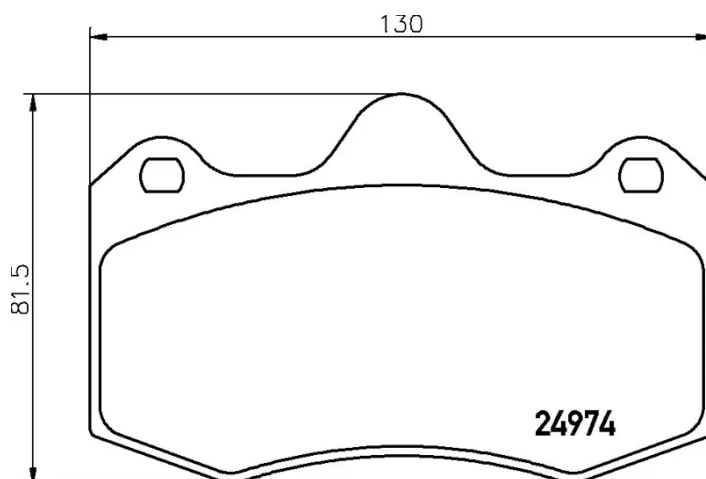

BRAKE PAD

P 85 134

The P 85 134 brake pad is synonymous with reliability

The Brembo brake pad guarantees ultimate safety when braking thanks to the use of more than 100 different compounds, designed according to the type of vehicle and use. Stopping distances reduced to a minimum, maximum driving comfort and silent operation are the most important features of Brembo materials. Brembo brake pads are supplied together with an extensive range of accessories and assembly kits for professional-standard installation.

- ✓ OE-equivalent
- ✓ Brembo quality
- ✓ ECE-R90 certificate
- ✓ Safety
- ✓ Performance
- ✓ Comfort

Technical specifications

EAN code	Axle	Thickness
8020584110782	Front	17 mm
Width	Height	Braking system
130 mm	82 mm	Lockheed
Wear indicator	WVA number	Accessories
Without	24974	With anti-squeal shim