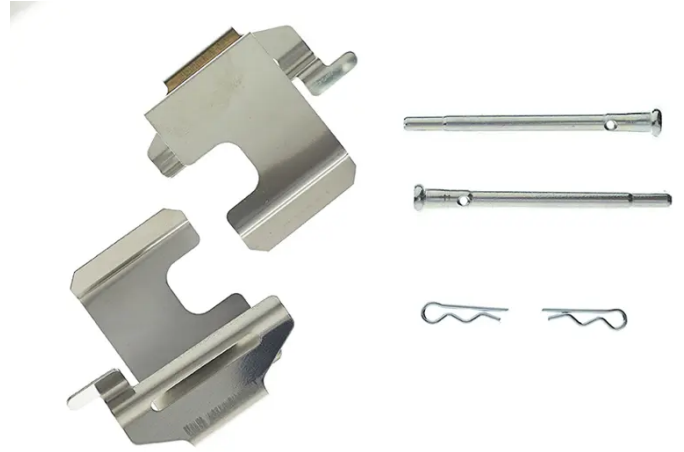

BRAKE PAD ACCESSORY

A 02 244

The A 02 244 brake pad accessory is synonymous with reliability

Brembo brake pad accessories allow for quick and safe replacement of Brembo brake pads. Replacing the accessories concurrently with the brake pads guarantees safe and silent braking system operation.

- ✓ OE-equivalent
- ✓ Brembo quality
- ✓ Safety
- ✓ Quick assembly

Technical specifications

EAN code
8020584067253

Axle
Front

Braking system
Bendix

Type
Assembly kit