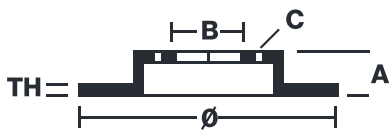

SPORT | TY3 BRAKE DISC

59.E114.08

The 59.E114.08 brake disc is synonymous with reliability

Type-3 slotting used to distinguish the Brembo SPORT | TY3 brake disc is widely used in professional motorsports. It therefore offers superior initial response with excellent release characteristics, improving braking performance while giving the vehicle an aggressive appearance. The Brembo logo on the braking surface adds an exclusive and unique touch to the vehicle. The SPORT | TY3 brake discs are plug-and-play since they replace OE discs directly.

- ✓ OE-equivalent
- ✓ Brembo quality
- ✓ ECE-R90 certificate
- ✓ Safety
- ✓ Performance
- ✓ Comfort
- ✓ Sports driving
- ✓ Sparty look

Technical specifications

Diameter	Thickness (TH)	Height (A)
256 mm	12 mm	48 mm
Number of holes (C)	Brake disc type	Centering
5	Solid	65 mm
Min. thickness	Tightening torque	Axle
10,5 mm	120 Nm	Rear
Units per box	EAN code	
1	8020584604793	