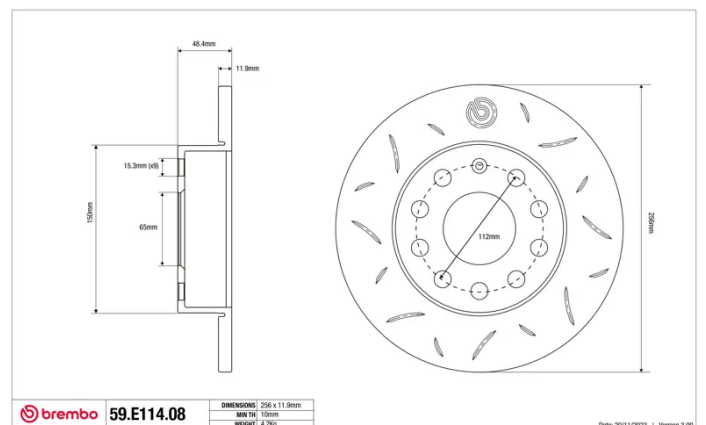

SPORT | TY3 BRAKE DISC

59.E114.08

The 59.E114.08 brake disc is synonymous with reliability

Type-3 slotting used to distinguish the Brembo SPORT | TY3 brake disc is widely used in professional motorsports. It therefore offers superior initial response with excellent release characteristics, improving braking performance while giving the vehicle an aggressive appearance. The Brembo logo on the braking surface adds an exclusive and unique touch to the vehicle. The SPORT | TY3 brake discs are plug-and-play since they replace OE discs directly.

- ✓ OE-equivalent
- ✓ Brembo quality
- ✓ ECE-R90 certificate
- ✓ Safety
- ✓ Performance
- ✓ Comfort
- ✓ Sports driving
- ✓ Sparty look

Technical specifications

Diameter	Thickness (TH)	Height (A)
256 mm	12 mm	48 mm
Number of holes (C)	Brake disc type	Centering
5	Solid	65 mm
Min. thickness	Tightening torque	Axle
10,5 mm	120 Nm	Rear
Units per box	EAN code	
1	8020584604793	