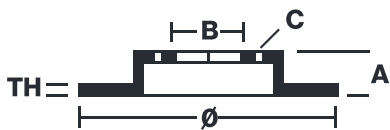

SPORT | TY3 BRAKE DISC

59.E114.11

The 59.E114.11 brake disc is synonymous with reliability

Type-3 slotting used to distinguish the Brembo SPORT | TY3 brake disc is widely used in professional motorsports. It therefore offers superior initial response with excellent release characteristics, improving braking performance while giving the vehicle an aggressive appearance. The Brembo logo on the braking surface adds an exclusive and unique touch to the vehicle. The SPORT | TY3 brake discs are plug-and-play since they replace OE discs directly.

- ✓ OE-equivalent
- ✓ Brembo quality
- ✓ ECE-R90 certificate
- ✓ Safety
- ✓ Performance
- ✓ Comfort
- ✓ Sports driving
- ✓ Sparty look

Technical specifications

Diameter	Thickness (TH)	Height (A)
284 mm	22 mm	44 mm
Number of holes (C)	Brake disc type	Centering
4	Solid	59 mm
Min. thickness	Tightening torque	Axle
20,5 mm	98 Nm	Front
Units per box	EAN code	
1	8020584604823	