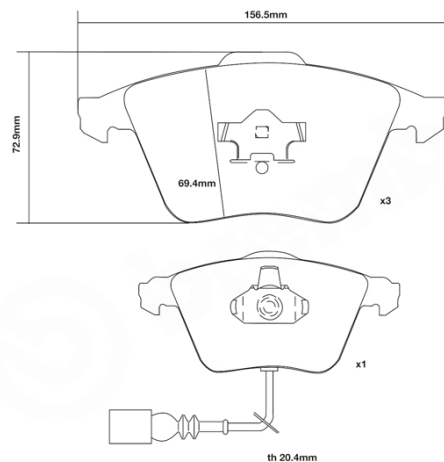

### Technical specifications

Width **155 mm** Thickness **20 mm**

WVA number **23801,23912,23913** Axle **Front**

EAN code **8020584602447**

COMPATIBLE VEHICLES